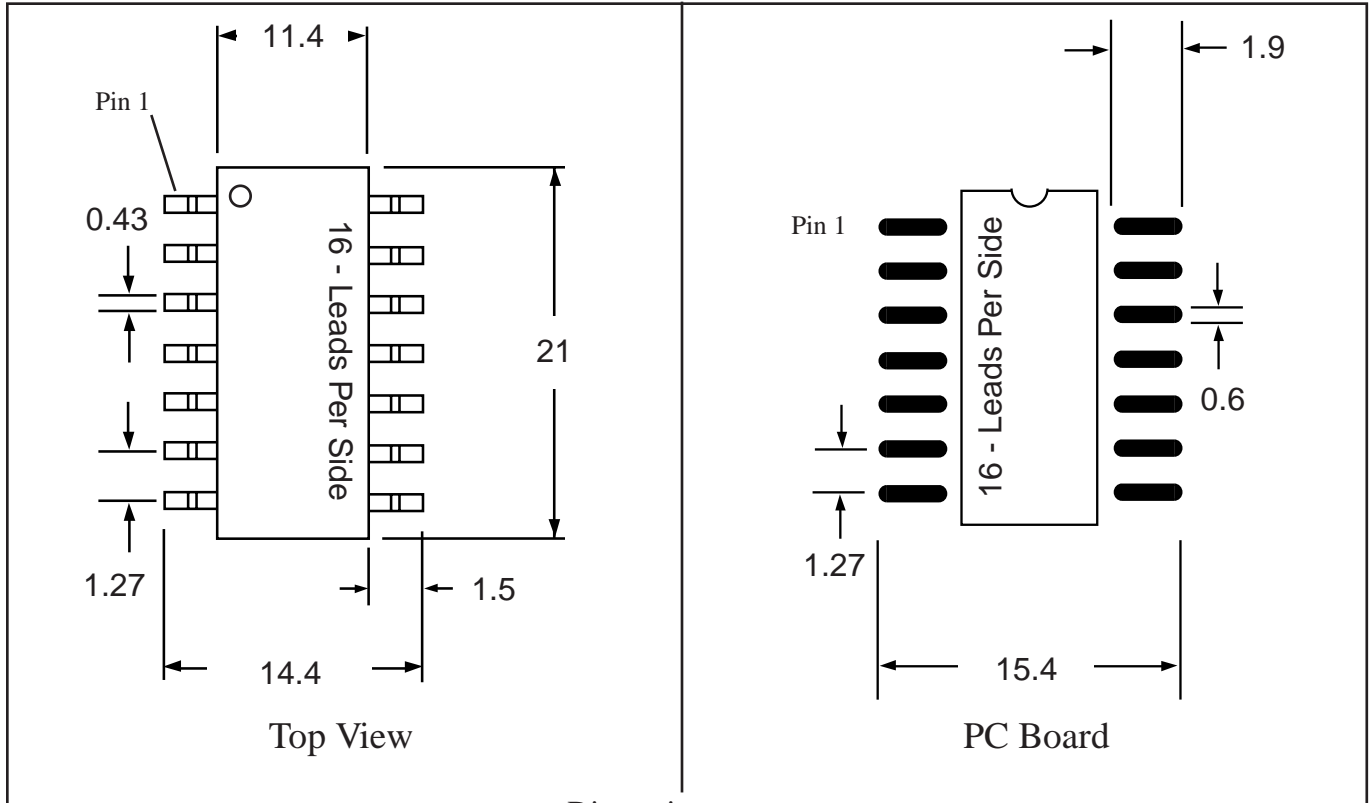

Part # **SOY32**

Leads **32** Pitch **1.27mm (.05")**

Body Size **450mil (11.4mm)**

TopLineTM

Tel 1-714-898-3830

info@topline.tv

Dimensions = mm