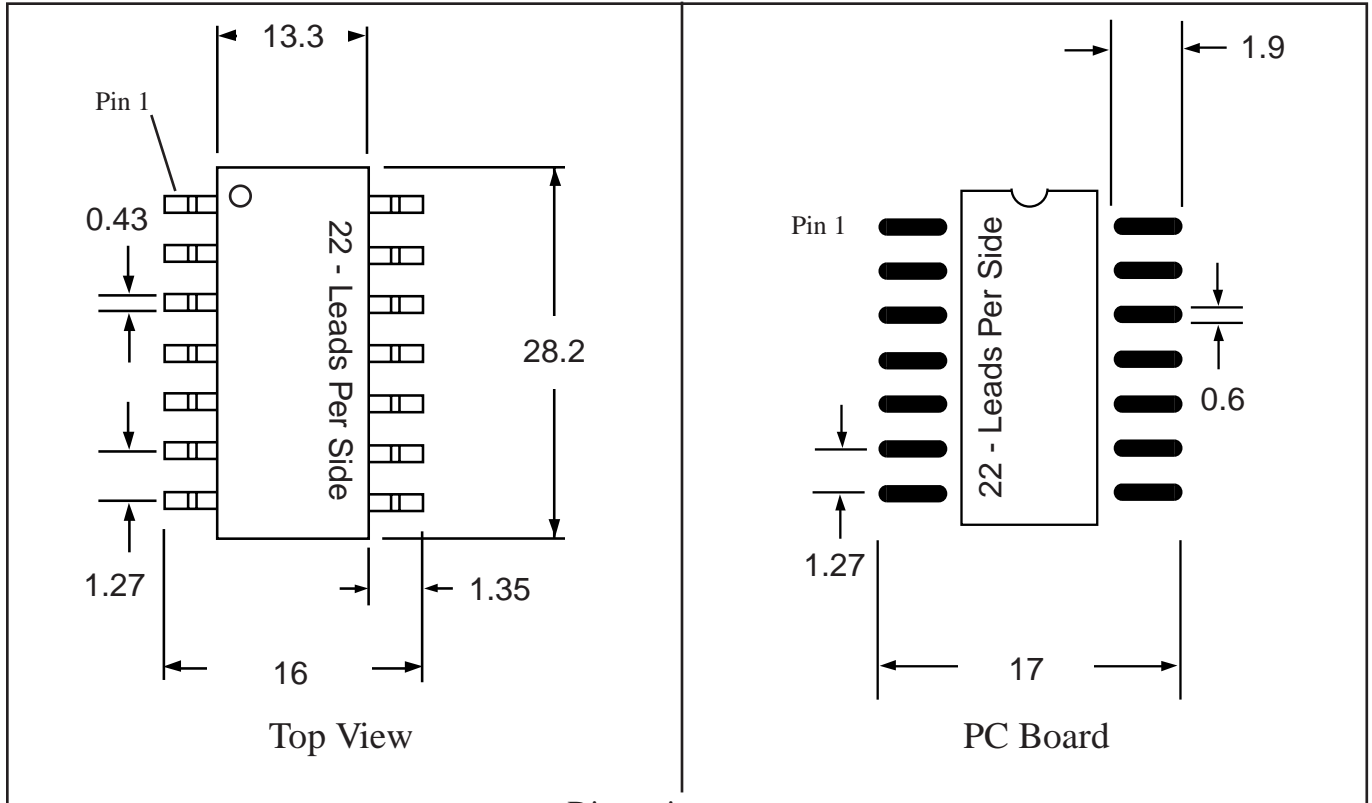

Part # **SOZ44**

Leads **44** Pitch **1.27mm (.05")**

Body Size **525mil (13.3mm)**

**TopLine**<sup>TM</sup>

Tel 1-714-898-3830

info@topline.tv

Dimensions = mm